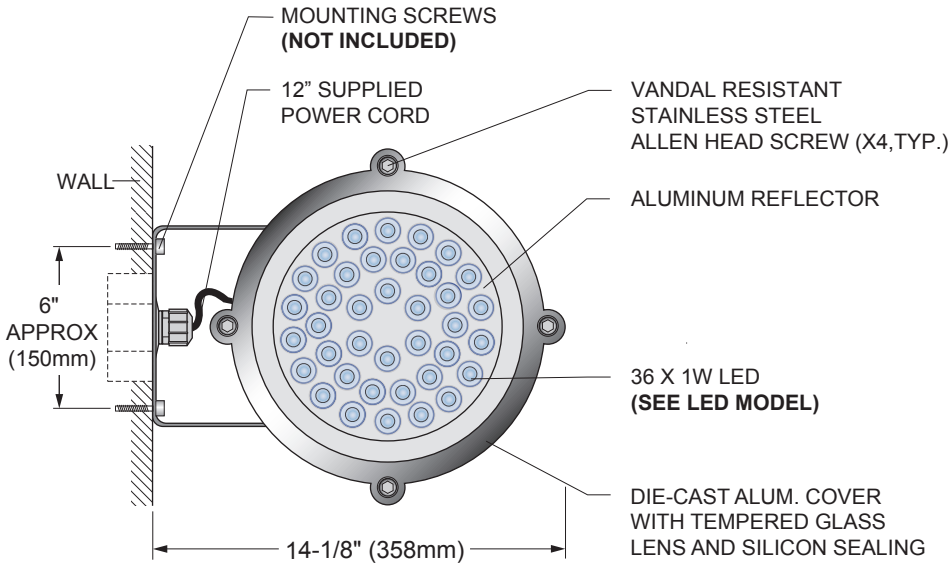

**MAXIWOODY SMALL  
WITH MOUNTING BRACKET**

**#I.BB -UNV- 15**  
MODEL FINISH

**LAMPING:** 36 X 1W LED (SEE LED MODEL)

The MaxiWoody projector series is designed for outdoor use where horizontal, vertical or spot distribution is needed. These fixtures are very versatile and are available with an ensemble of fittings and accessories.

**PROJECT NAME:** \_\_\_\_\_

**TYPE:** \_\_\_\_\_ **QTY:** \_\_\_\_\_

LAST UPDATE : NOVEMBER 04, 2013

**TOP VIEW**

**FRONT VIEW**

**IP 67 IK 08**

**LED MODEL**

- I.BB28** - 36 X 1W NEUTRAL WHITE 4200K, SPOT OPTIC, 7°
- I.BB29** - 36 X 1W WARM WHITE 3100K, SPOT OPTIC, 7°
- I.BB30** - 36 X 1W NEUTRAL WHITE 4200K, FLOOD OPTIC, 30°
- I.BB31** - 36 X 1W WARM WHITE 3100K, FLOOD OPTIC, 30°