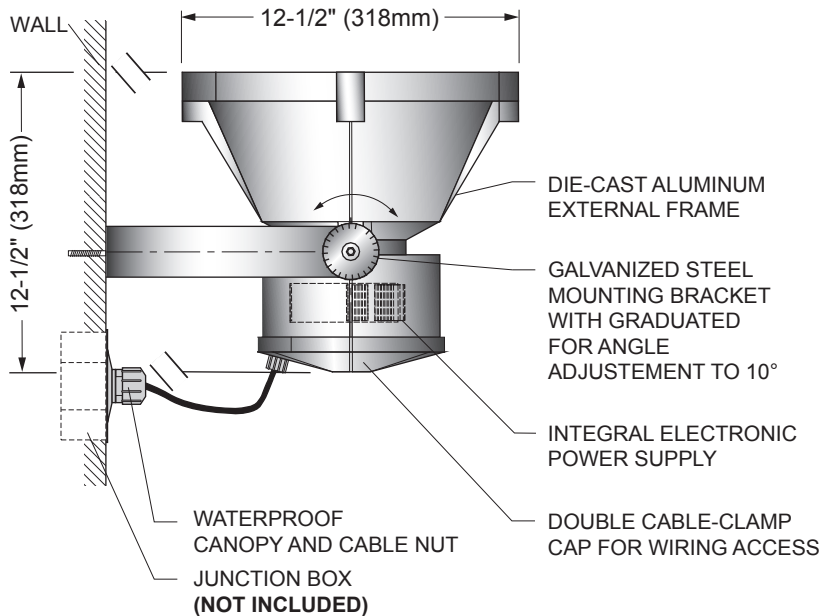

**MAXIWOODY SMALL  
WITH MOUNTING BRACKET**

**#I.BB -UNV- 15**  
MODEL FINISH

**LAMPING:** 36 X 1W LED (SEE LED MODEL)

The MaxiWoody projector series is designed for outdoor use where horizontal, vertical or spot distribution is needed. These fixtures are very versatile and are available with an ensemble of fittings and accessories.

**PROJECT NAME:** \_\_\_\_\_

**TYPE:** \_\_\_\_\_ **QTY:** \_\_\_\_\_

LAST UPDATE : NOVEMBER 04, 2013

**TOP VIEW**

**FRONT VIEW**

**IP 67 IK 08**

**LED MODEL**

- I.BB28** - 36 X 1W NEUTRAL WHITE 4200K, SPOT OPTIC, 7°
- I.BB29** - 36 X 1W WARM WHITE 3100K, SPOT OPTIC, 7°
- I.BB30** - 36 X 1W NEUTRAL WHITE 4200K, FLOOD OPTIC, 30°
- I.BB31** - 36 X 1W WARM WHITE 3100K, FLOOD OPTIC, 30°